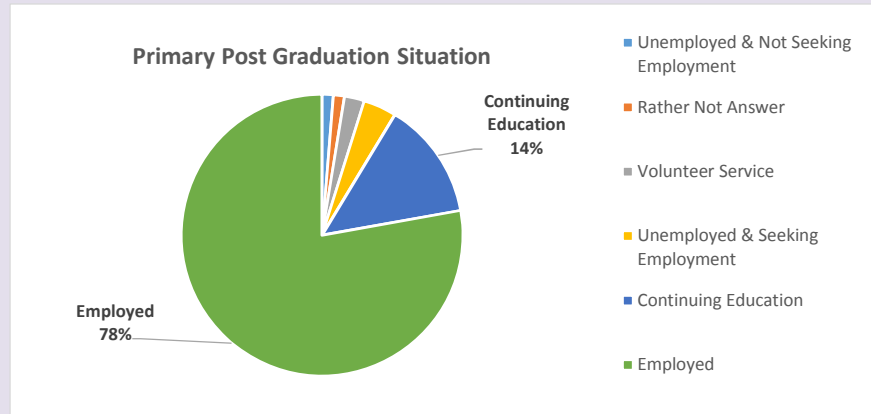

## First Destination Survey: June 2014 Graduates

Updated: December 22, 2015

**Background:** Seattle Pacific University surveys bachelor degree recipients to gain feedback on their job search and placements into graduate programs. Of the 633 June 2014 graduates surveyed, 377 or 60% completed the survey. Total responses to the survey (complete and incomplete) was 392. This summary provides insights into the June 2014 bachelor degree recipients experience. Survey was administered in May 2014, August 2014, December 2014 and April 2015.

### Plans after Graduation - Primary Post-Graduation Activity

Of those who responded to this question, 78% were employed and 14% were continuing their education.

**Full-time Employment-Average Salary Reported by Major**