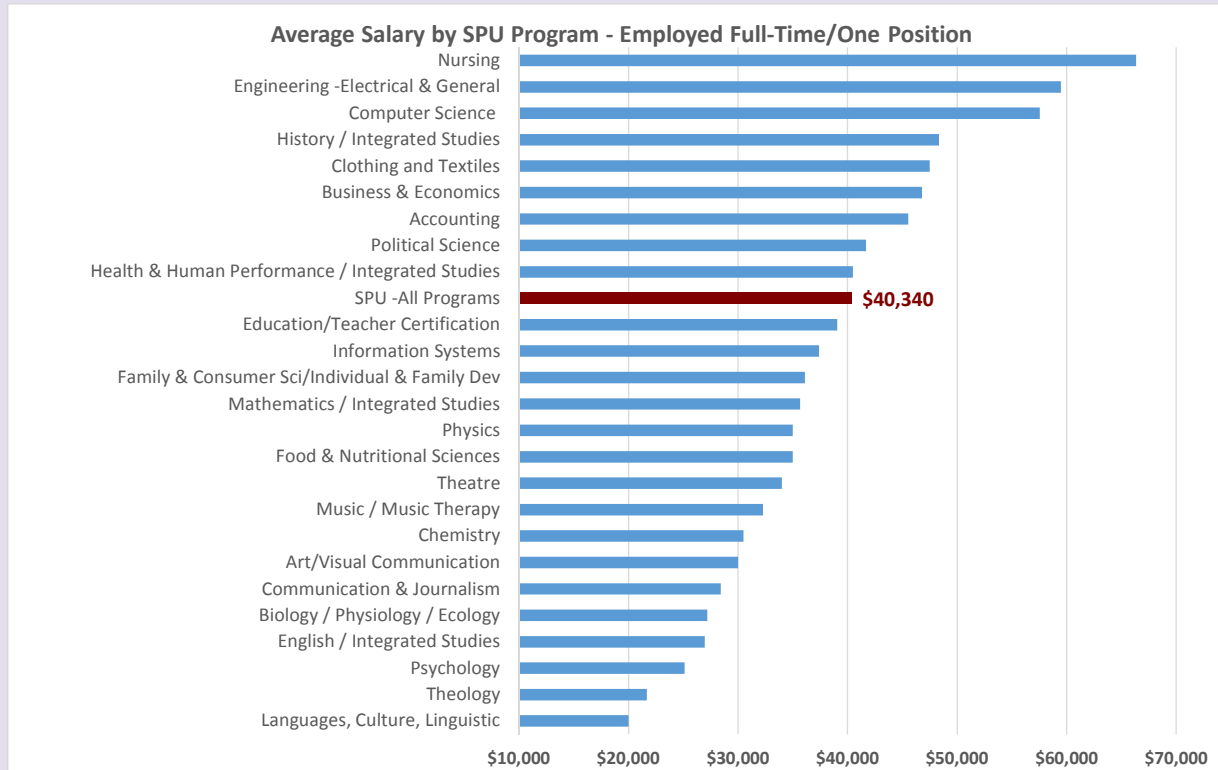

Full-time Employment-Average Salary Reported by Major

Students who earned Resident Teacher Certification are counted in both the Major (those with "Integrated Studies") and under Education – noted below as Special Education / Teacher Certification.