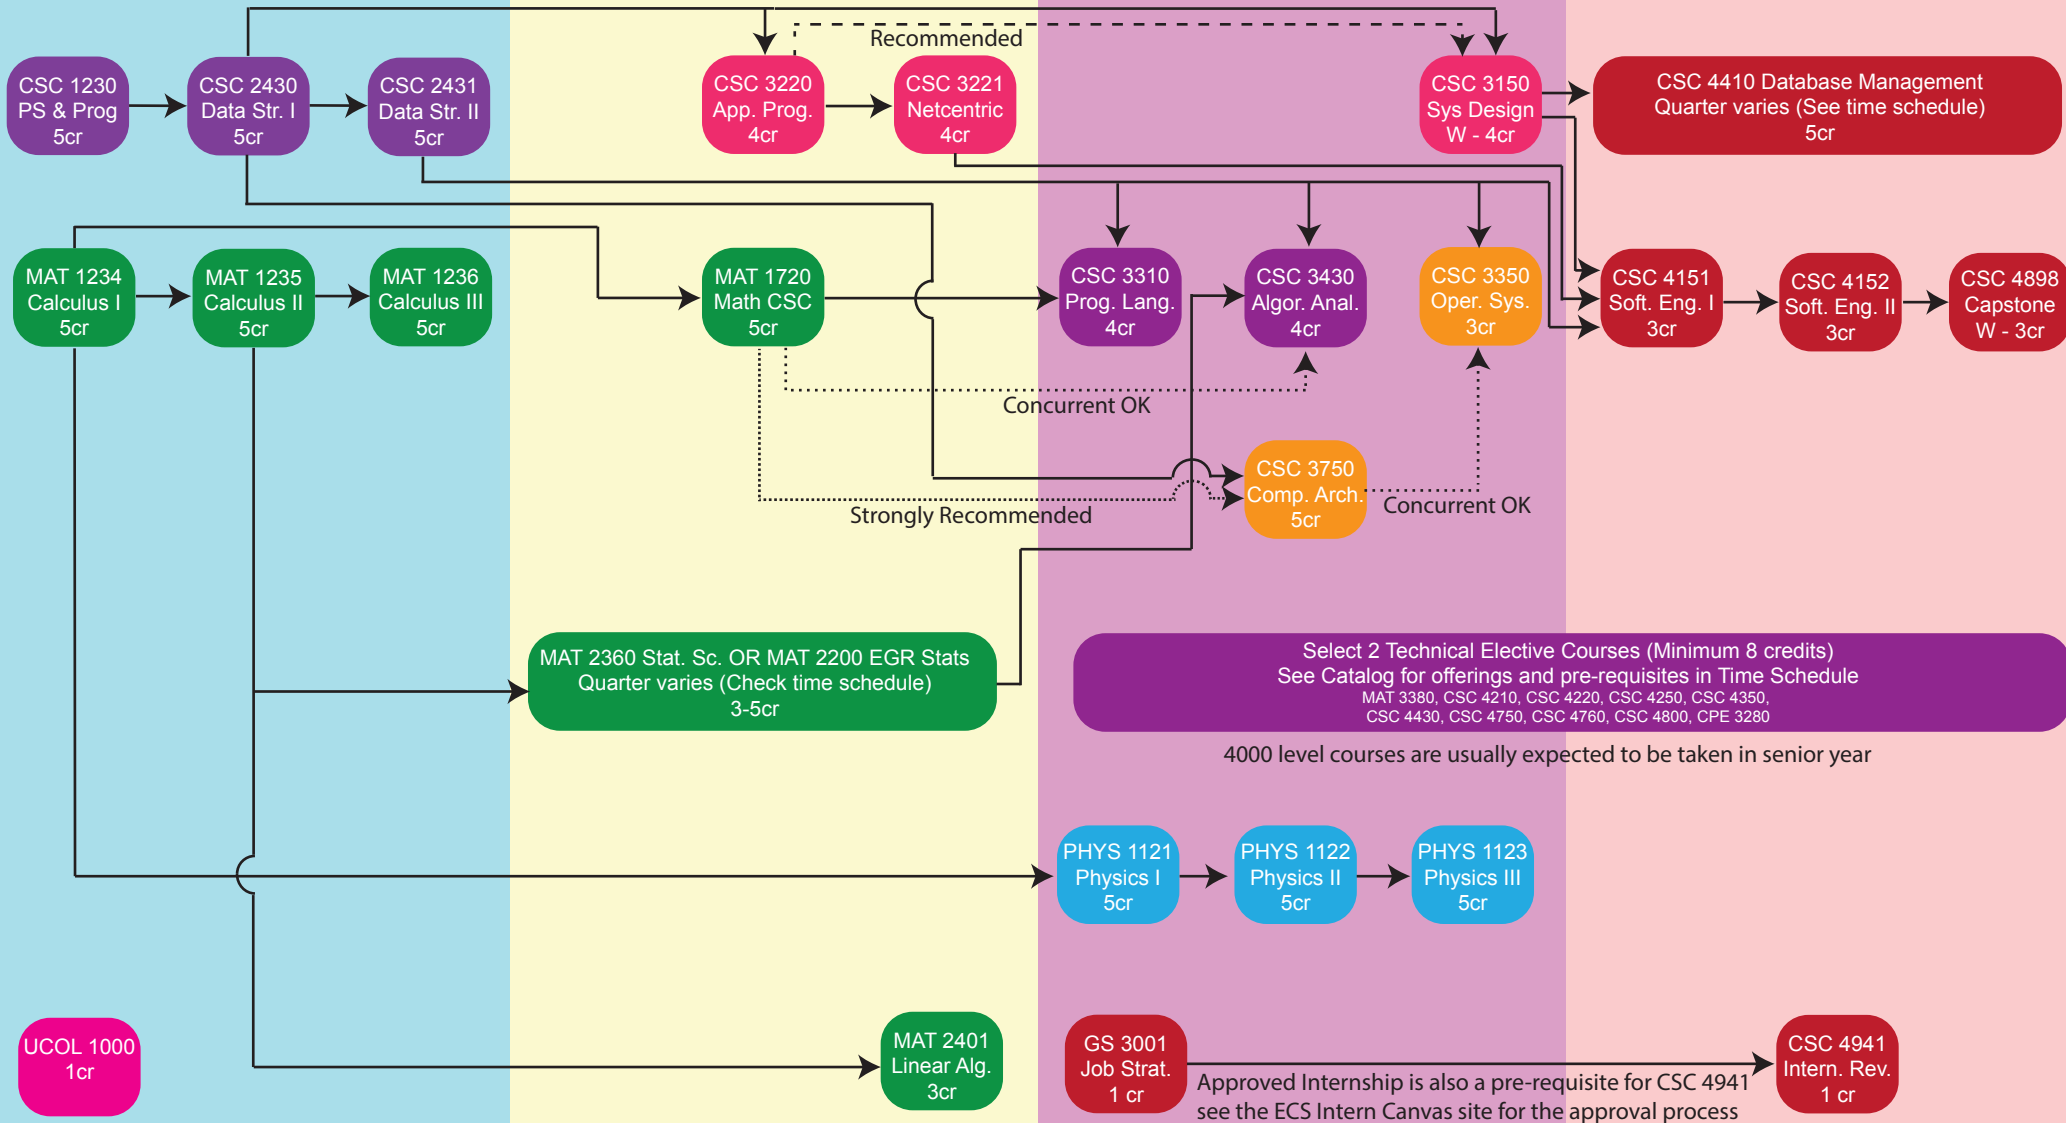

BS Computer Science: 4 year Suggested Sequence

Freshman

Sophomore

Junior

Senior

UFDN 1000 - 5cr
WRI 1000 - 5cr
WRI 1100 - 5cr

Common Curriculum: UCOR 2000 - 5cr + UCOR 3000 - 5cr + UFDN 2000 - 5cr + UFDN 3100 - 5cr
Exploratory Curriculum - WK and WE (35 cr) and CUE (3cr) - Check Catalog under which you entered SPU
Foreign Language (if needed) (0 - 15cr)