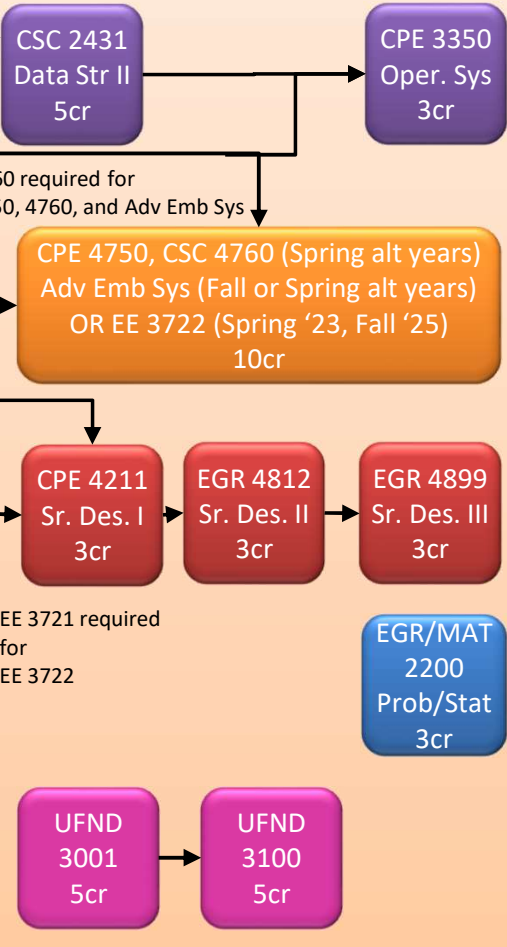

Computer Engineering Flow Chart and Suggested Schedule

See Catalog for details. For 2023-24 only

Entering with an SPU approved DTA

2 Quarters of Programming in same language
 If in C++, CSC 2330 is waived

A Circuits 1 class with lab

Calculus Equivalent to SPU's

Additional Math Equivalent to SPU's

Physics Equivalent to SPU's

SPU Year 1

SPU Year 2

CSC breadth Elective and Tech Electives 12-14cr