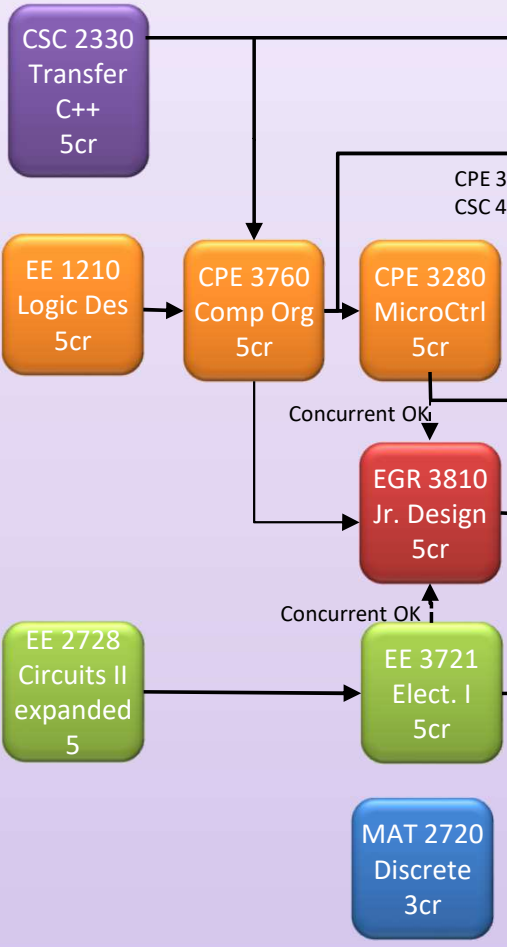

Computer Engineering Flow Chart and Suggested Schedule

See Catalog for details. For 2023-24 only

Entering with an SPU approved DTA

2 Quarters of Programming in same language
 If in C++, CSC 2330 is waived

A Circuits 1 class with lab

Calculus Equivalent to SPU's

Additional Math Equivalent to SPU's

Physics Equivalent to SPU's

SPU Year 1

SPU Year 2

CSC breadth Elective and Tech Electives 12-14cr