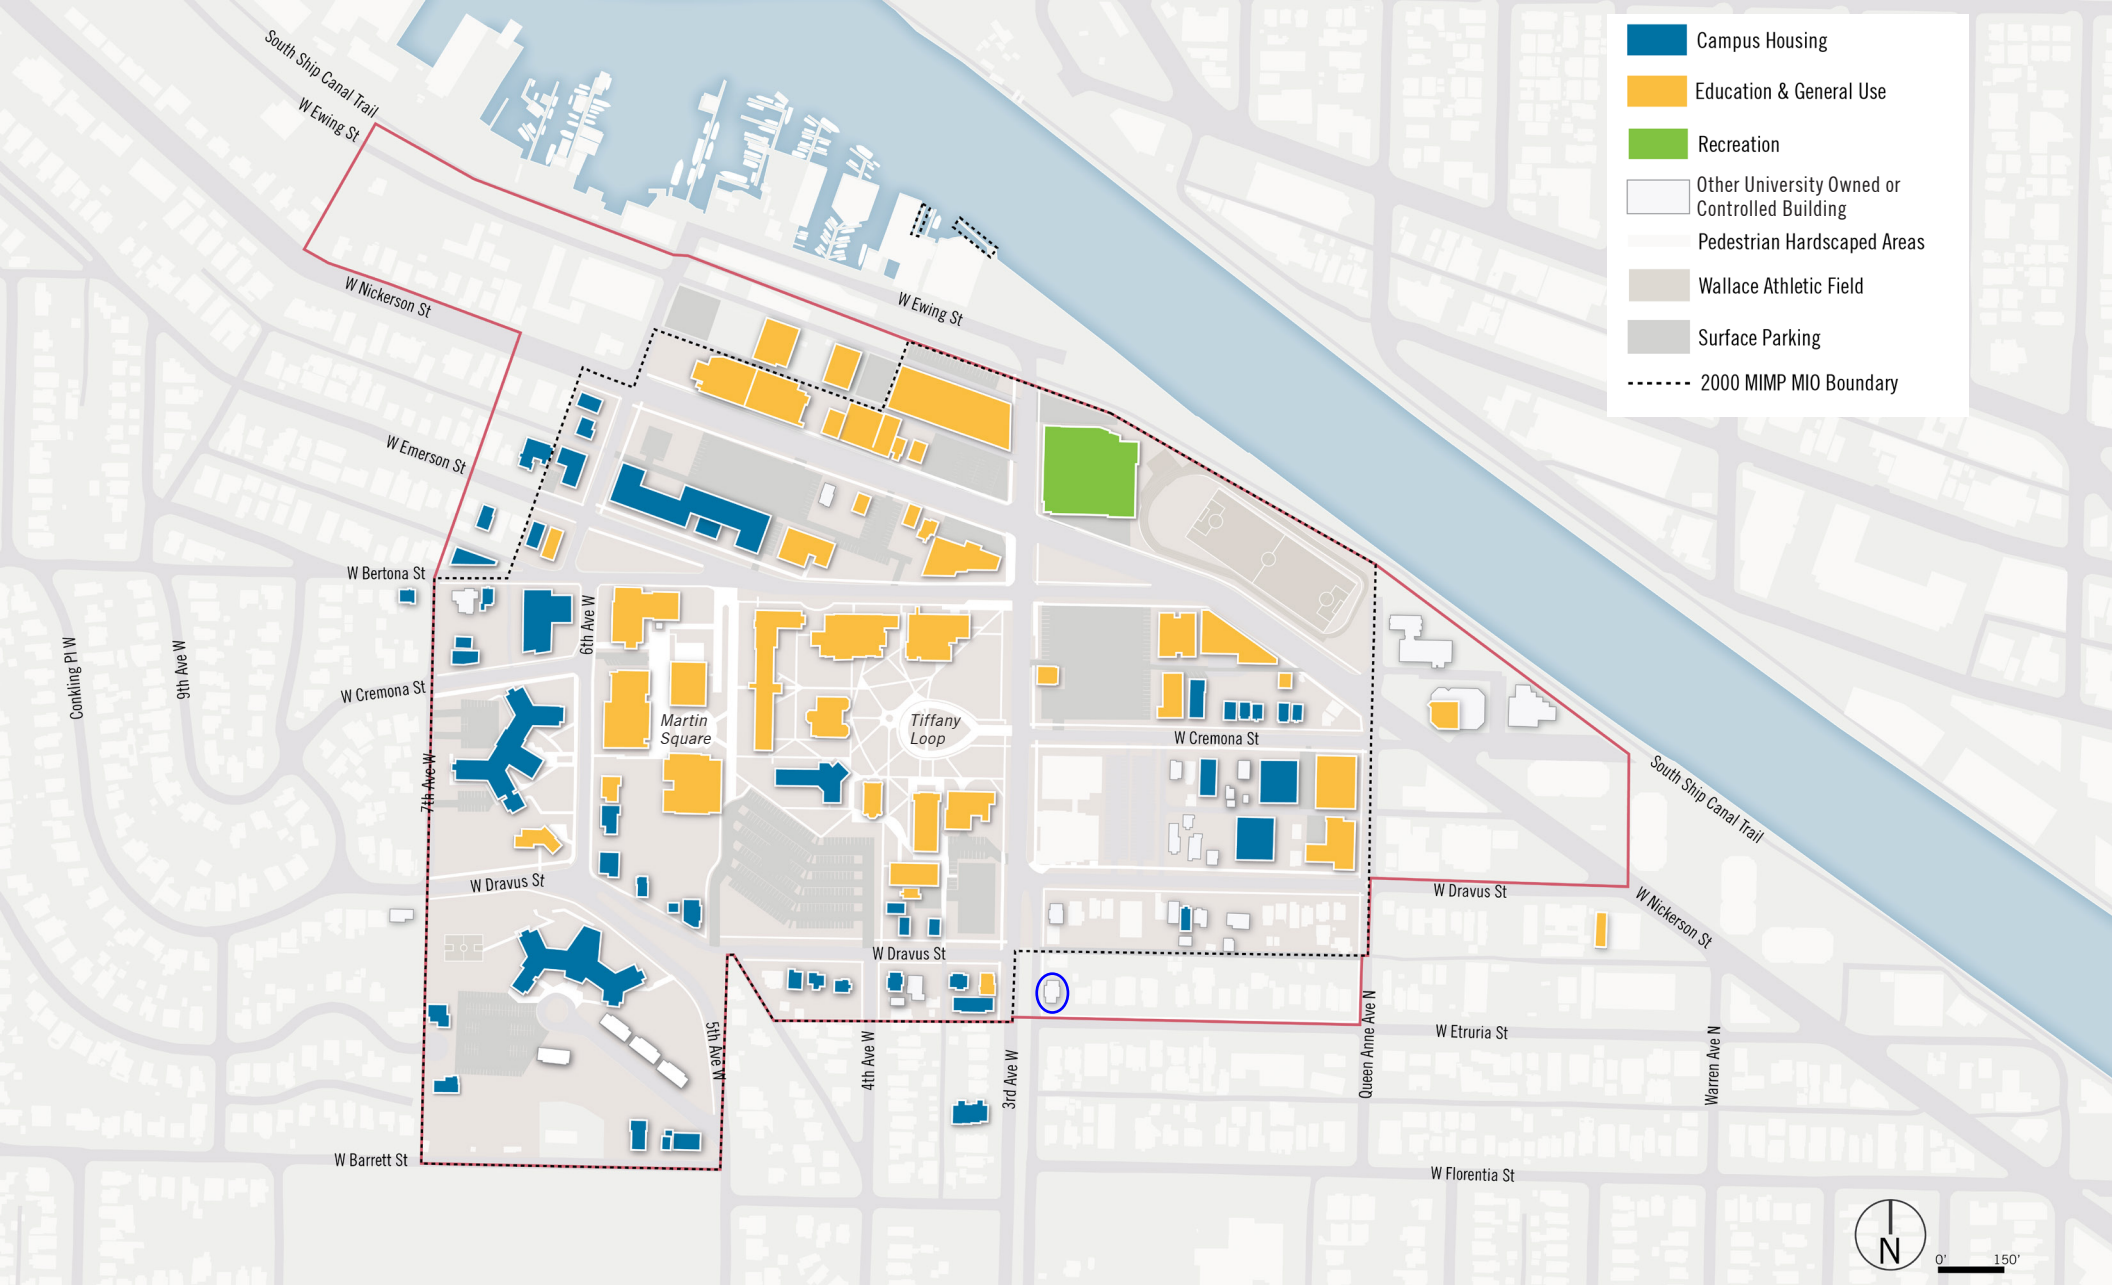

Existing Building Uses

- Campus Housing
- Education & General Use
- Recreation
- Other University Owned or Controlled Building
- Pedestrian Hardscaped Areas
- Wallace Athletic Field
- Surface Parking
- 2000 MIMP MIO Boundary