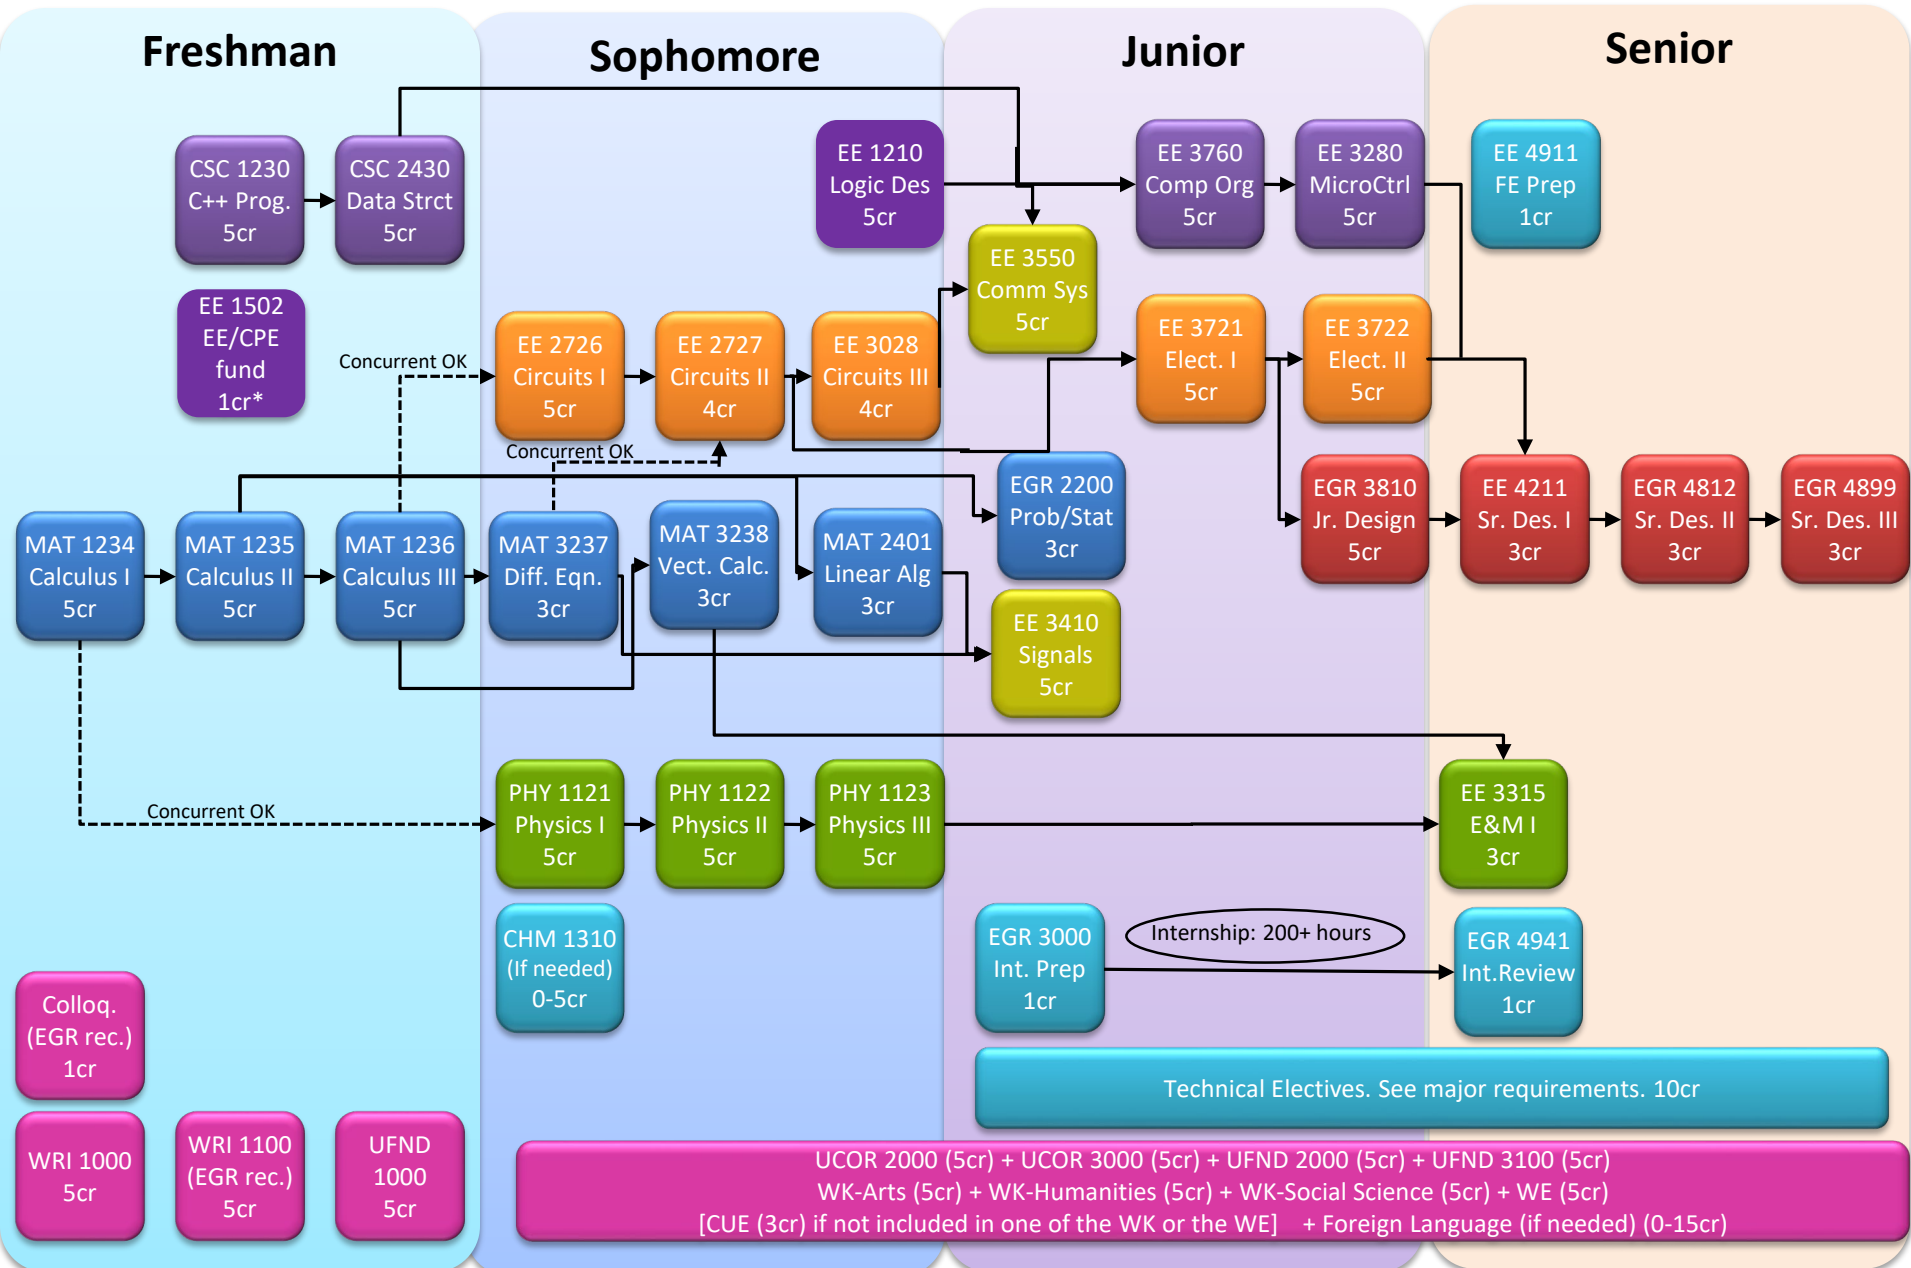

Electrical Engineering Flow Chart and Suggested Schedule

See catalog for more options

*This course is *highly recommended* but not a degree requirement.