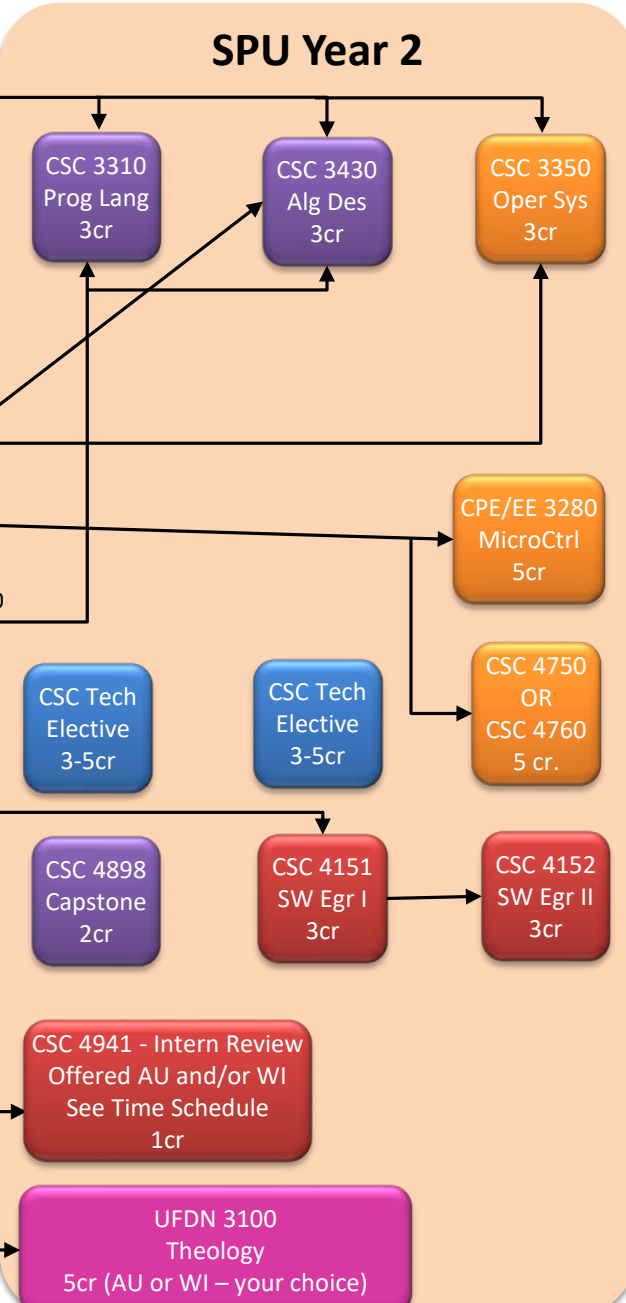

Entering SPU with DTA Associates Degree and:

BS in Computer Science – 2-Year Suggested Schedule

See Current Time Schedule for Exact Quarters and Times

2 Quarters of Programming

Calculus Equivalent to SPU's

Physics Equivalent to SPU's

(Or other approved science sequence)

Approved internship is also a pre-req for 4941