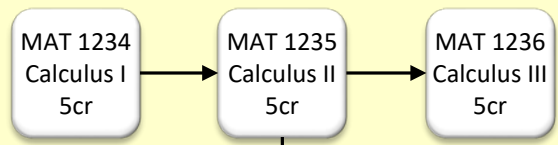

Entering SPU with DTA Associates Degree and:

BS in Computer Science – 2-Year Suggested Schedule

See Current Time Schedule for Exact Quarters and Times

2 Quarters of Programming

Calculus Equivalent to SPU's