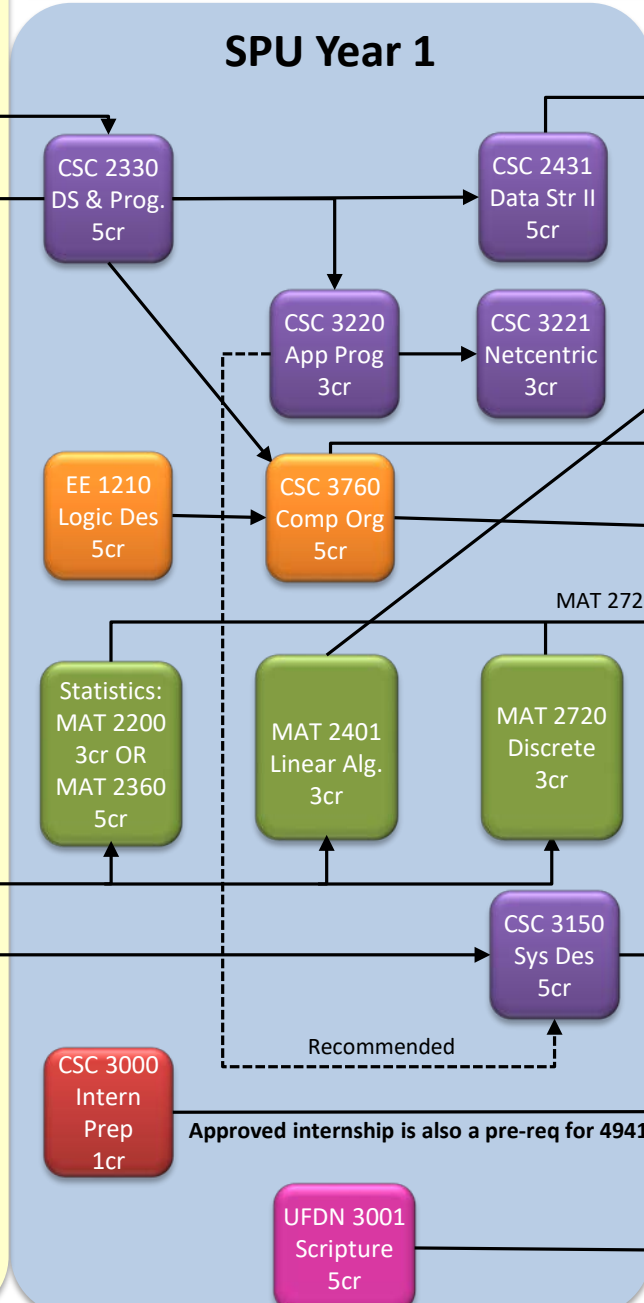

Entering SPU with DTA Associates Degree and:

BS in Computer Science – 2-Year Suggested Schedule

See Current Time Schedule for Exact Quarters and Times

2 Quarters of Programming

Calculus Equivalent to SPU's

Physics Equivalent to SPU's

(Or other approved science sequence)

Approved internship is also a pre-req for 4941