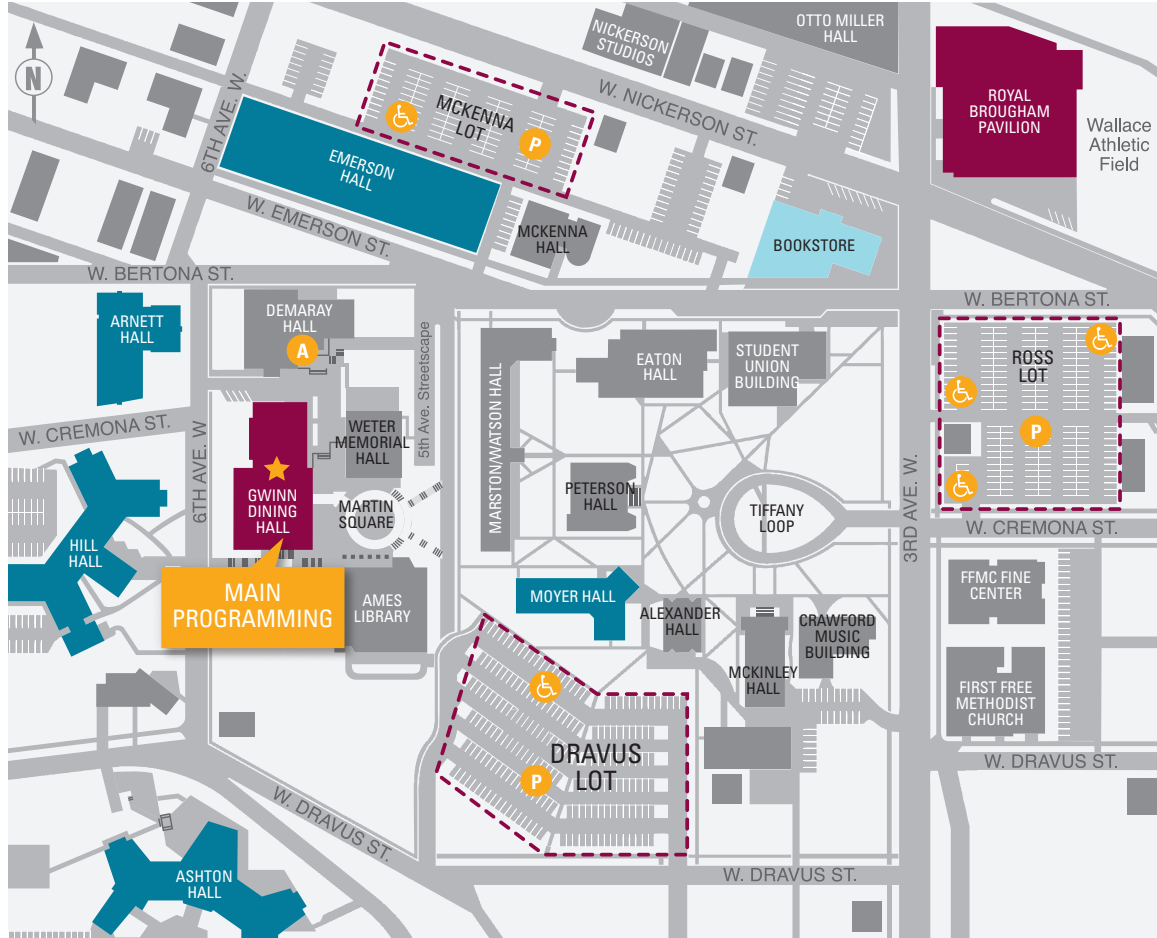

Seattle Pacific University

URBAN PREVIEW CAMPUS MAP & PARKING PASS

Please park in the Dravus Parking Lot.
If lot is full, you may use the Ross or McKenna Lot.

An event parking pass is required to park on campus.
Please print and follow parking pass placement instructions below.

- A** Admissions Office
- P** Parking
- Handicap parking

To see a detailed campus map online, visit spu.edu/maps.

SEATTLE PACIFIC UNIVERSITY SPECIAL EVENT
GUEST PASS

DATES VALID: November 5–6, 2017 **EVENT:** Urban Preview

SPONSORING DEPARTMENT: Undergraduate Admissions, 800-366-3344.

This permit authorizes you to park in any commuter lot. Please avoid visitor spaces. It is not valid for numbered spaces, fire lanes, handicapped spaces, loading zones, service zones, or any other reserved space. It is also not valid on level 2 of the Dravus lot.

Placement Instructions

Place the permit face up on the driver's side front dashboard.

Permit is valid only for the dates issued and is void if tampered with.

Questions? Call Campus Security (located at 601 West Emerson) at 206-281-2922.