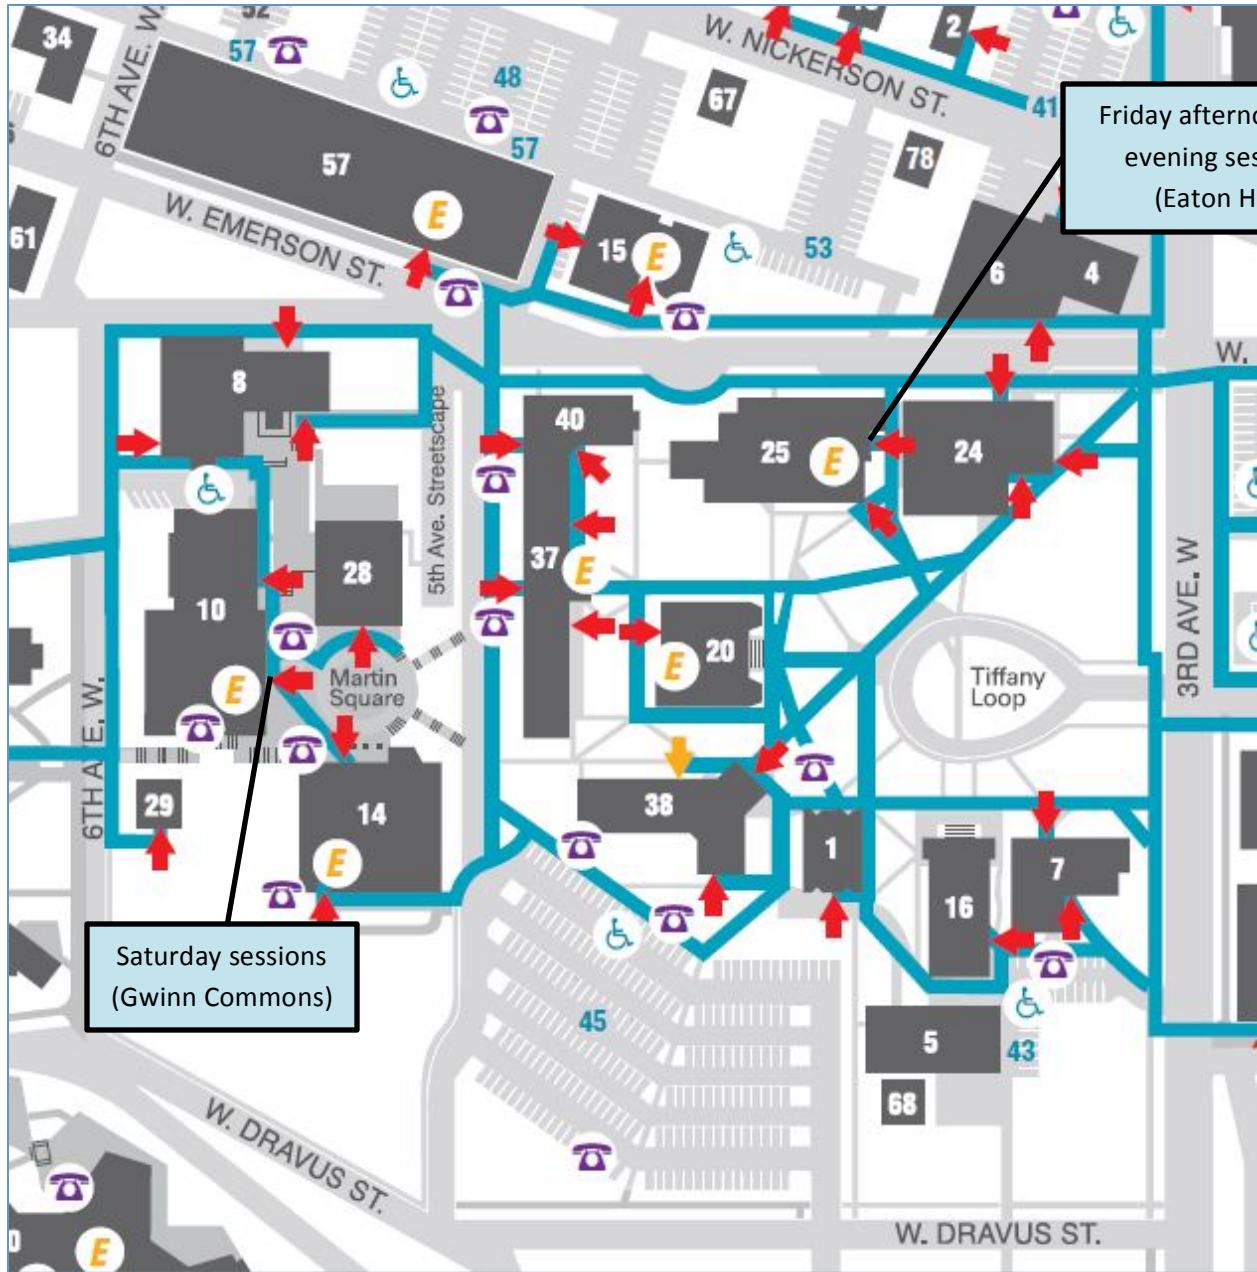

Accessible map of Seattle Pacific University campus

-  Accessible pedestrian routes
-  Building access point
-  Accessible with a lift
-  Accessible elevators (See legend.)
-  Disabled parking available (See legend and map.)
-  Callbox