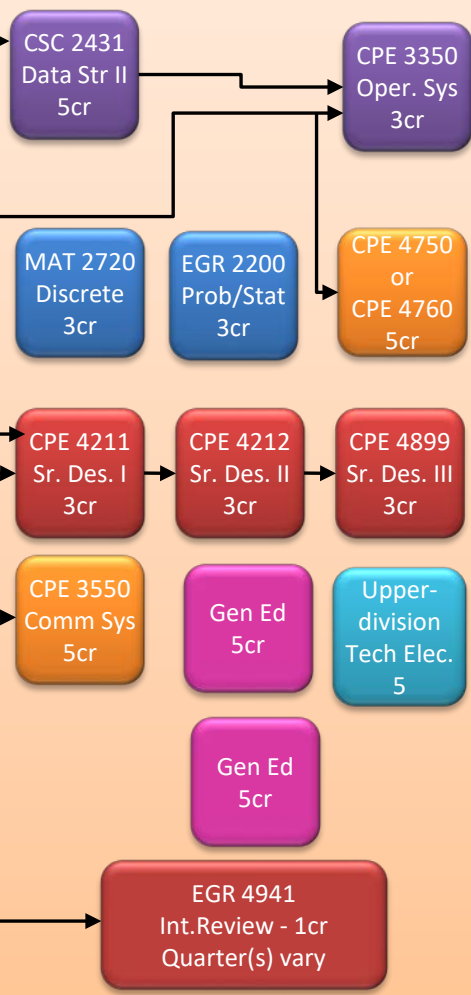

# Computer Engineering Flow Chart and Suggested Schedule Based on 2018-2019 Catalog. See Catalog for details.

**Entering with all but 15 credits of SPU  
General Ed completed, and...**

**2 Quarters of Programming in same language**  
If in C++, CSC 2330 is waived

**A Circuits 1 class with lab**

**Calculus Equivalent to SPU's    Additional Math Equivalent to SPU's**

**Physics Equivalent to SPU's**

## SPU Year 1

## SPU Year 2

Advanced Writing (5 cr), UCOR 2000 (5cr) + UCOR 3000 (5cr) + UFND 3001 (5cr) + UFND 3100 (5cr)  
 WK-Arts (5cr) + WK-Humanities (5cr) + WK-Social Science (5cr) + WE (5cr) [CUE (3cr) if not included in one of the WK or the WE]  
 Foreign Language (if needed) (0-15cr)