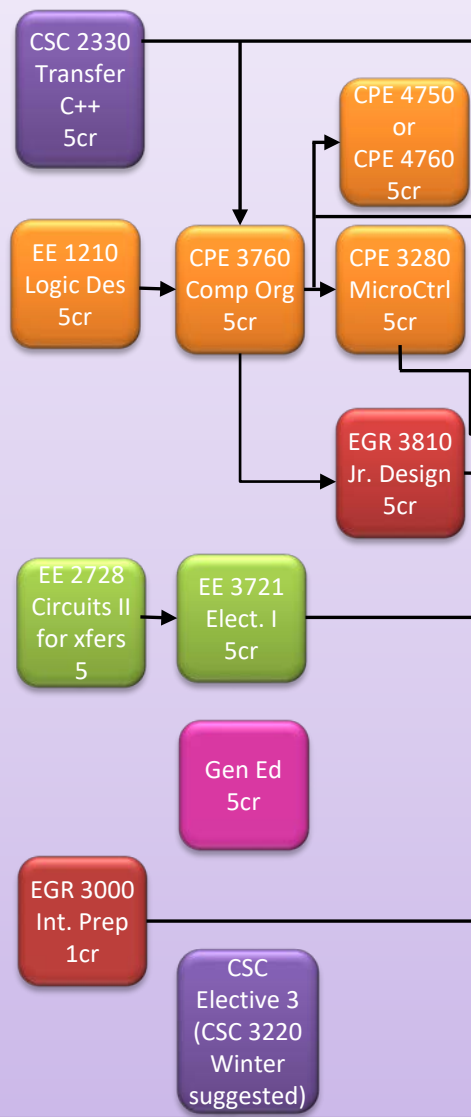

# Computer Engineering Flow Chart and Suggested Schedule Based on 2018-2019 Catalog. See Catalog for details.

**Entering with all but 15 credits of SPU  
General Ed completed, and...**

**2 Quarters of Programming in same language**  
If in C++, CSC 2330 is waived

**A Circuits 1 class with lab**

**Calculus Equivalent to SPU's    Additional Math Equivalent to SPU's**

**Physics Equivalent to SPU's**

## SPU Year 1

## SPU Year 2

Advanced Writing (5 cr), UCOR 2000 (5cr) + UCOR 3000 (5cr) + UFND 3001 (5cr) + UFND 3100 (5cr)  
 WK-Arts (5cr) + WK-Humanities (5cr) + WK-Social Science (5cr) + WE (5cr) [CUE (3cr) if not included in one of the WK or the WE]  
 Foreign Language (if needed) (0-15cr)