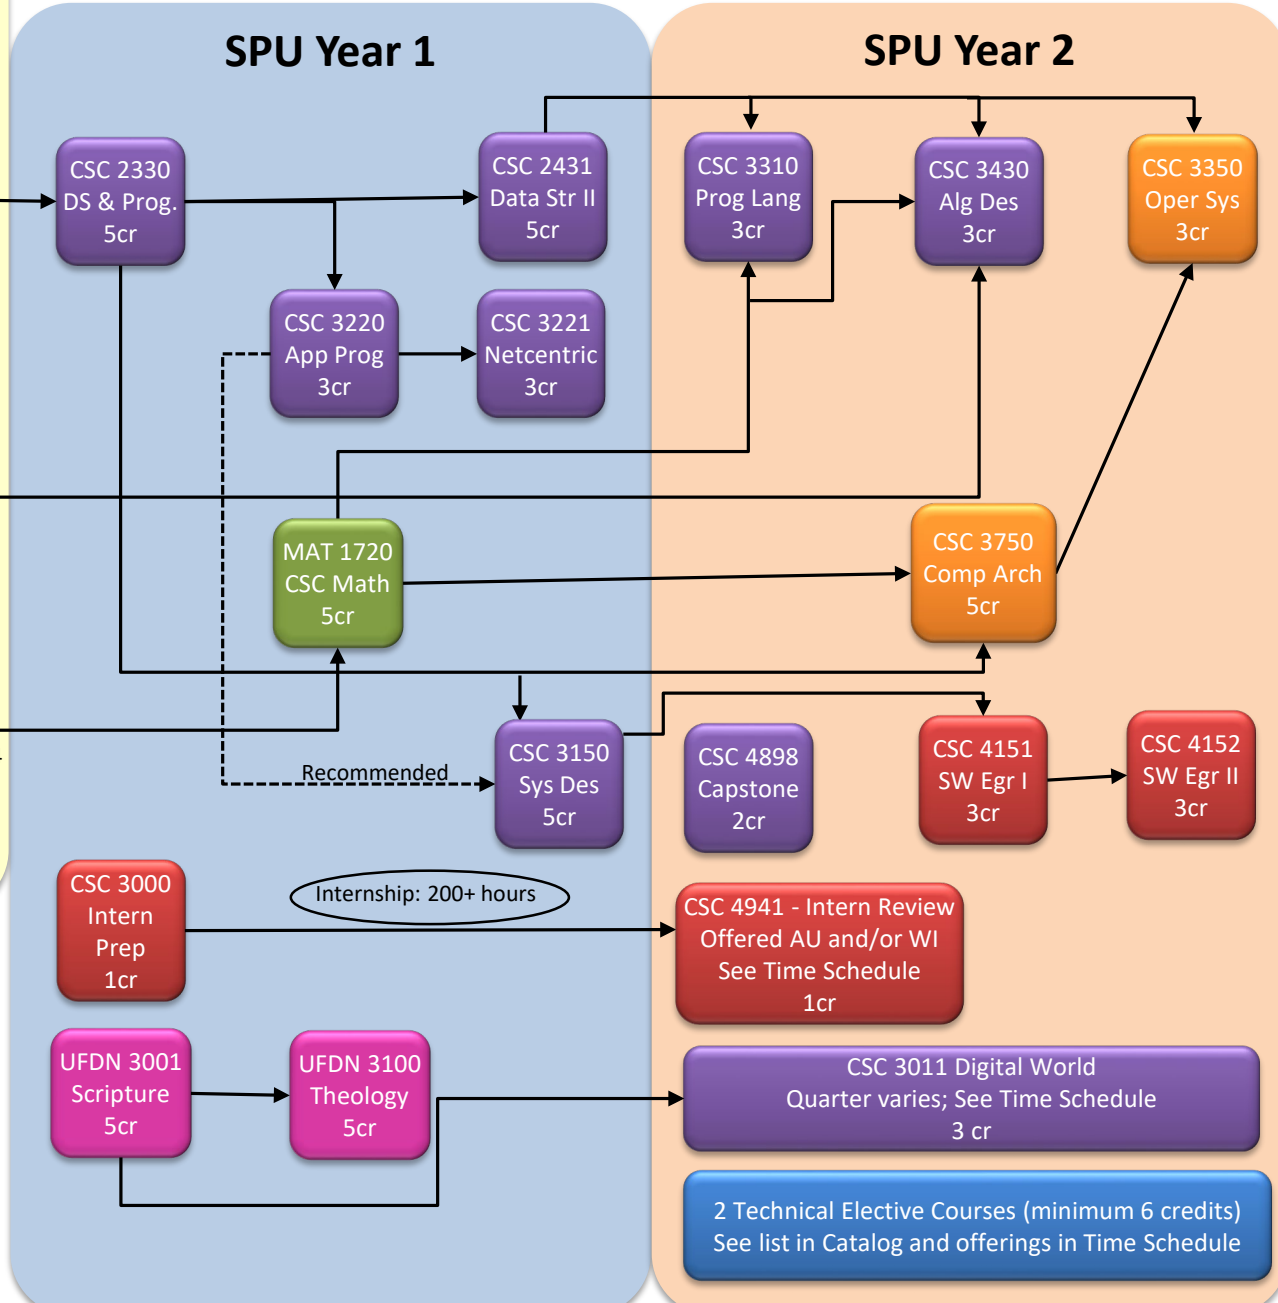

# Entering SPU with DTA Associates Degree and:

## 2 Quarters of Programming

## Mathematics Equivalent to SPU's

# BA in Computer Science – 2-Year Suggested Schedule

See Current Time Schedule for Exact Quarters and Times

In addition to major requirements, complete elective courses to reach minimum: 180 credits (SPU + transfer), 60 upper-division