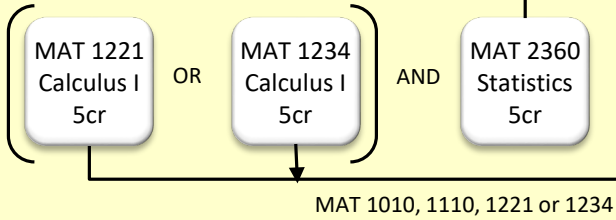

## 2 Quarters of Programming

# BA in Computer Science – 2-Year Suggested Schedule

See Current Time Schedule for Exact Quarters and Times

In addition to major requirements, complete elective courses to reach minimum: 180 credits (SPU + transfer), 60 upper-division